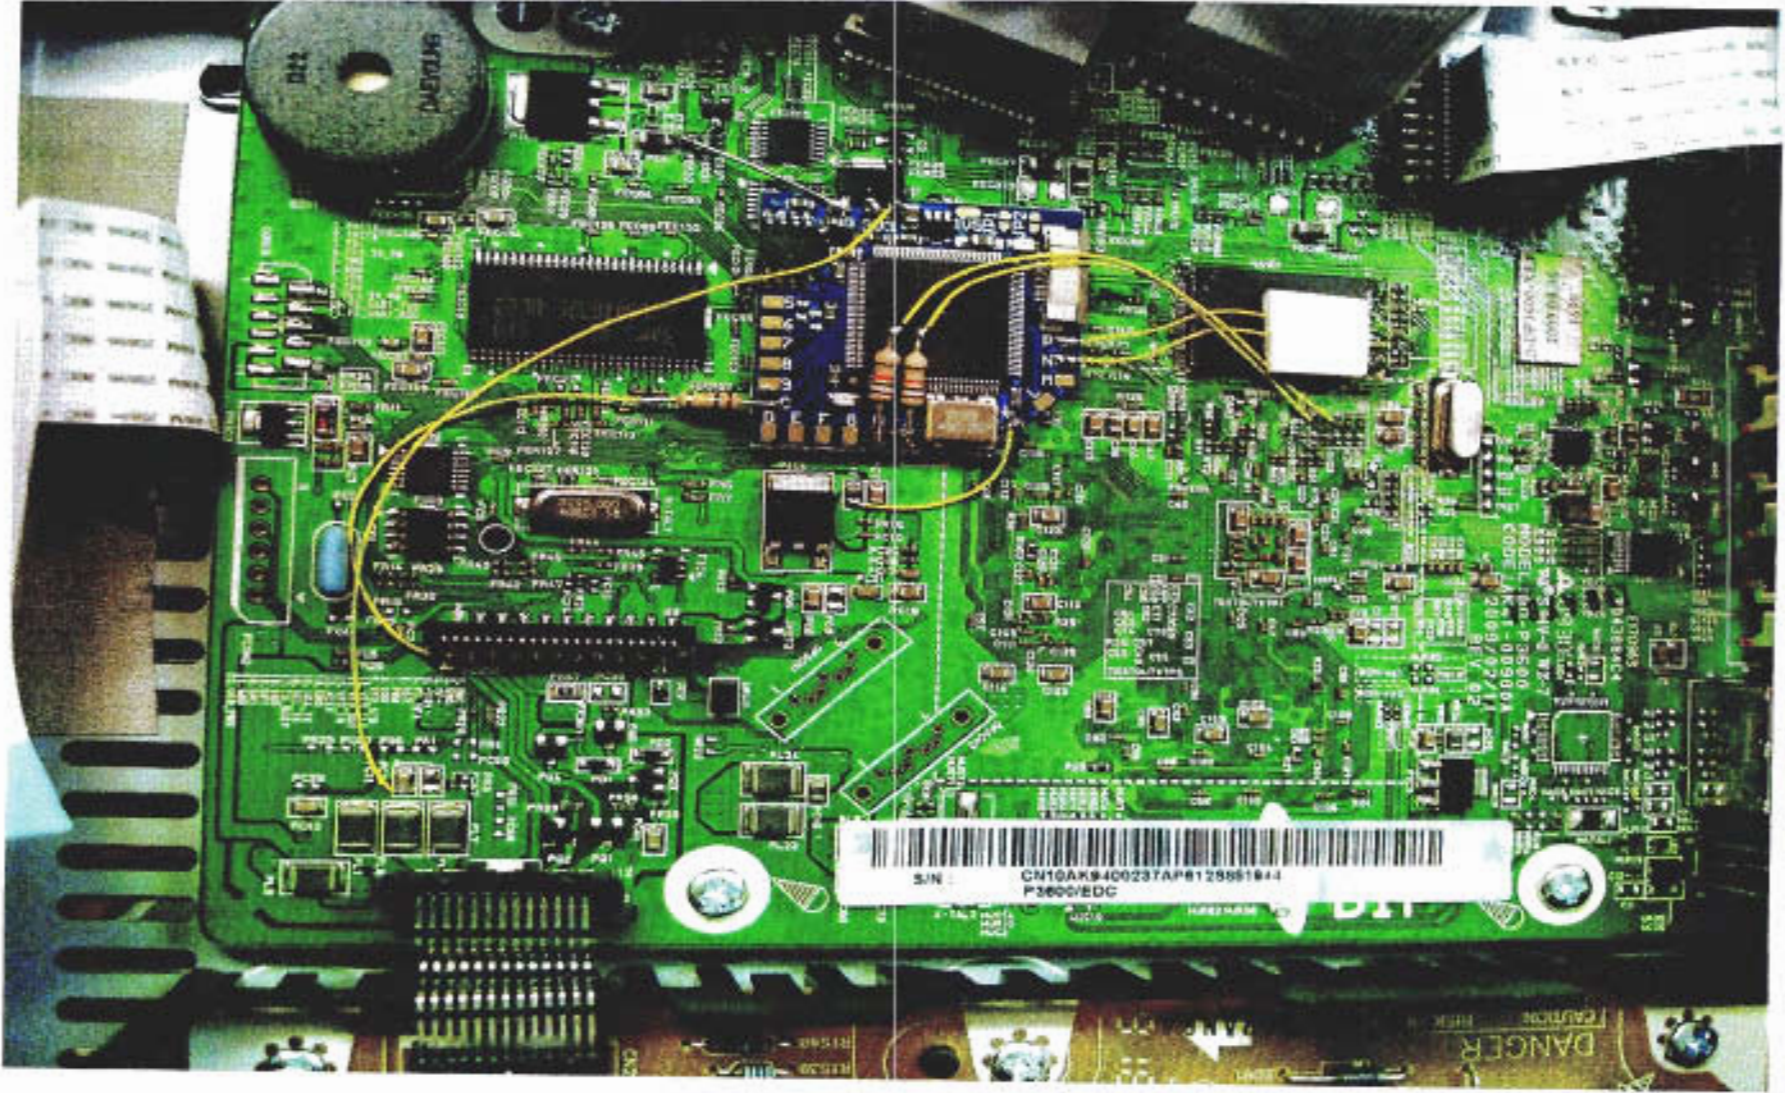

SAMSUNG 3600 MAIN BOARD PICTURES. THIS IS NOT A INSTALLATION MANUAL.

Kept as reference only. Last page shows a variant of the 3600 main Board.

CPRM D VISUAL
29

MODEL: 80-P3600
CODE: AK1-00900A
REV: 02

S/N : CM10AK8400237AP8125551844
P3600/EDC

CAUTION
DANGER