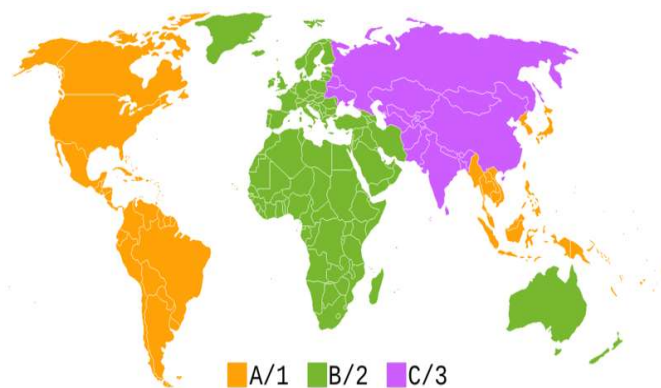

Sony

BDP-S5000ES/S350/S360/S550/ S560/S760/S370/S470/S570

Operation Manual

This Sony Blu-Ray disc player has been modified to play discs from the following regions:

- Blu-ray regions A and B
- DVD regions: Regionfree auto

DVD regions

Blu-ray regions

Switching between these regions is done using the original remote of the BD player.

- Make sure your player is in standby (switched OFF with the remote)
- Press button 1 on the remote for blu-ray region A, DVD region 1
- Press button 2 on the remote for blu-ray region B, DVD regionfree
- Switch on the player

The default setting after connecting the player to the mains is blu-ray region B, regionfree for DVD.

P.S.

You will have to set the TV, audio settings etc. in both regions.