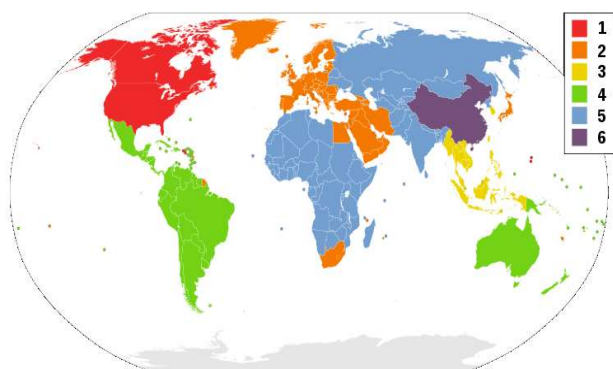

Sony

BDP-S5000ES/S350/S360/S550/ S560/S760/S370/S470/S570

Operation Manual

This Sony Blu-Ray disc player has been modified to play discs from the following regions:

- Blu-ray regions A and B
- DVD regions: Regionfree auto

DVD regions

Blu-ray regions

Switching between these regions is done using the original remote of the BD player.

- Make sure your player is in standby (switched OFF with the remote)
- Press button 1 on the remote for blu-ray region A, DVD region 1
- Press button 2 on the remote for blu-ray region B, DVD regionfree
- Switch on the player

The default setting after connecting the player to the mains is blu-ray region B, regionfree for DVD.

P.S.

You will have to set the TV, audio settings etc. in both regions.