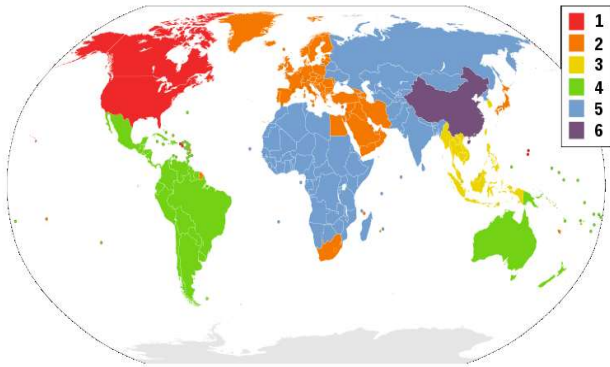

### Operation Manual

This SONY Blu-Ray disc player has been modified to play discs from the following regions:

- Blu-ray regions A and B (Manually Switchable).
- DVD regions: 1-6 + regionfree (automatic).