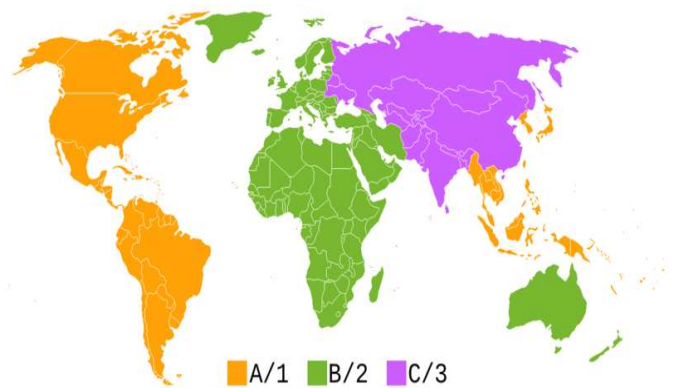

Blu-ray regions

Switching between the regions is done using the original remote of the Sony player.

DVD regions are set automatically. You do not need to do anything